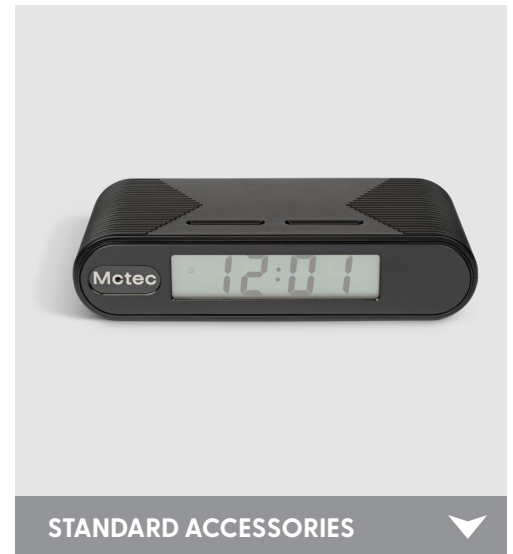

LawMate PV-FM20HDWi Desk Clock

FEATURES

- IP-based digital clock covert DVR, allows you to control the camera, stream live view any where in the world
- 1/2.9" CMOS camera
- 1080p / 720p / 480p @ 30fps
- Infrared illumination for night vision
- Great low light sensitivity of 0.03 Lux @ F2.0
- Functional digital clock
- Continuous and Motion Detection mode
- Supports up to 32GB Micro SD Card
- Exclusive app for the operation on phone

SPECIFICATION

ITEM NUMBER	PV-FM20HDWi
SENSOR	1/2.9 inch CMOS
VIDEO RESOLUTION	1920X1080/1280X720 / 848X480
RESOLUTION	1080p / 720p / 480p
MIN ILLUMINATION	0.03 Lux at F2.0
FOCAL LENGTH	4.3mm
ANGLE OF VIEW	78.2°
OVERWRITE	Yes
STORAGE CAPACITY	SD card supports up to 32GB
TIME STAMP	YYYY.MM.DD, HH:MM:SS
CODE COMPRESSION	H.264
FILE FORMAT	MOV / JPG
FRAME RATE	Up to 30fps
RECORDING MODE	Motion Detection / Continuous / IR Mode
INDICATIONS	LED (Green/Red/Blue/Orange/Yellow)
PC INTERFACE	USB 2.0
RECORDING TIME	500 min @ 1080p (16G SD Card)
POWER INPUT	DC5V

STANDARD ACCESSORIES

DC 5V 3A CHARGER

USB CABLE

MEMORY CARD

AAA BATTERY *2